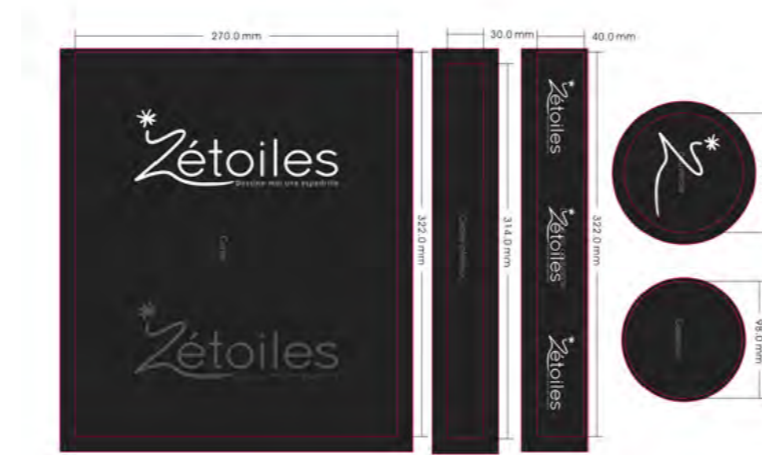

PRINT

VISUAL IDENTITY

PROJECT

Visual Identity for new Brand Shoes Zétoiles

TOOLS

Illustrator

CLIENT

Zétoiles - Pays Basque - France